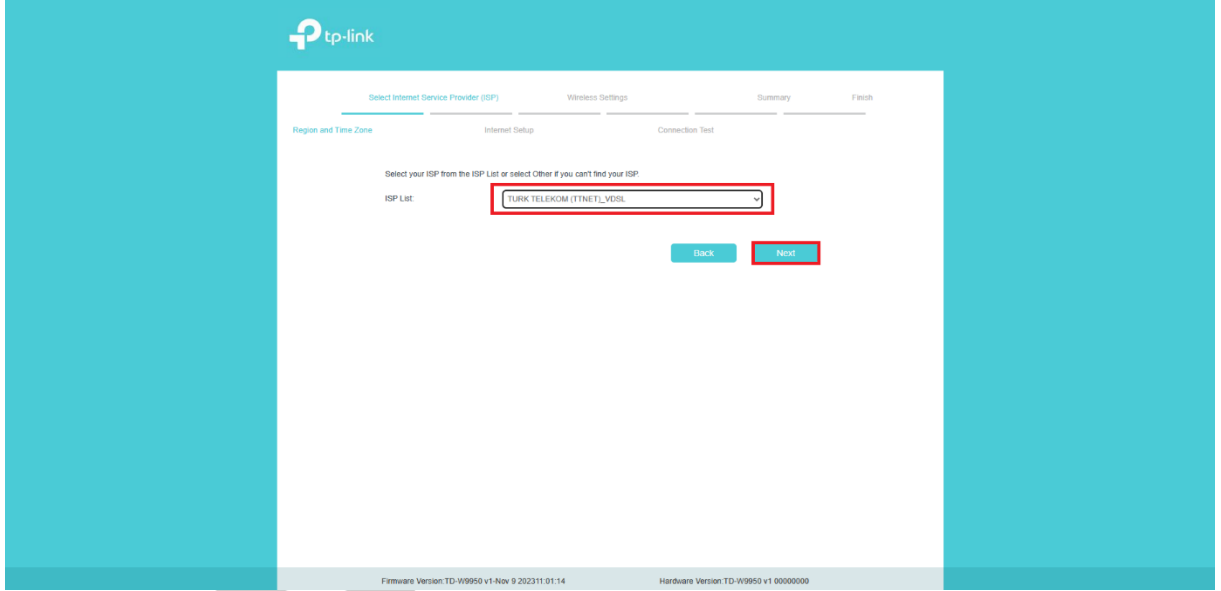

4. Bir sonraki adımda ISP List(İnternet servis sağlayıcı listesi) abonelik almış olduğunuz internet servis sağlayıcınızı ve altyapınız VDSL veya ADSL bağlantılarından hangisini destekliyor ise internet servis sağlayıcı profilini seçmeniz gerekmektedir. Örnek olarak bu kısımda Türk Telekom(VDSL) bağlantısını seçerek **NEXT** butonuna basarak ilerliyoruz. (**NOT:** İnternet servis sağlayıcınız liste üzerinde bulunmuyor ise Other seçeneğini seçerek ilerleyebilirsiniz.)

5. İnternet servis sağlayıcınız tarafından alınan PPPOE kullanıcı adı ve şifre bilgisi ile bir sonraki adımda bu bilgilerin girilmesi gerekmektedir. Username(Kullanıcı adı) kısmına servis sağlayıcı tarafından verilen kullanıcı adının girilmesi gerekmektedir. Kullanıcı adı yazıldıktan sonra aşağıda belirtilen örnekteki gibi kurulum sırasında internet servis sağlayıcınız Türk Telekom ise kullanıcı adınızın sonuna **@ttnet** ibaresini ekleme sağlanması gerekmektedir.(NOT: internet servis sağlayıcınız farklı bir firma ise yapılandırmayı @internet_servis_sayılayıcı (@dsmart,@millenicom,@turk.net ve benzeri şekilde yapılandırmanız gerekmektedir.), Password(Şifre) bölümüne internet servis sağlayıcı tarafından verilen şifrenin büyük ve küçük harf ve sayı durumuna göre dikkat ederek birebir yazılması gerekmektedir. Confirm Password(Şifre Tekrarı) internet servis sağlayıcı tarafından verilen şifre bilgisinin yeniden yazılması gerekmektedir sonrasında **NEXT** butonuna dokunarak bir sonraki sayfaya ilerleyebilirsiniz. **Uyarı!!** : Bu bilgilerin internet servis sağlayıcı tarafından yanlış verilmesi veya yanlış girilmesi durumunda internet bağlantısı gelmemektedir.